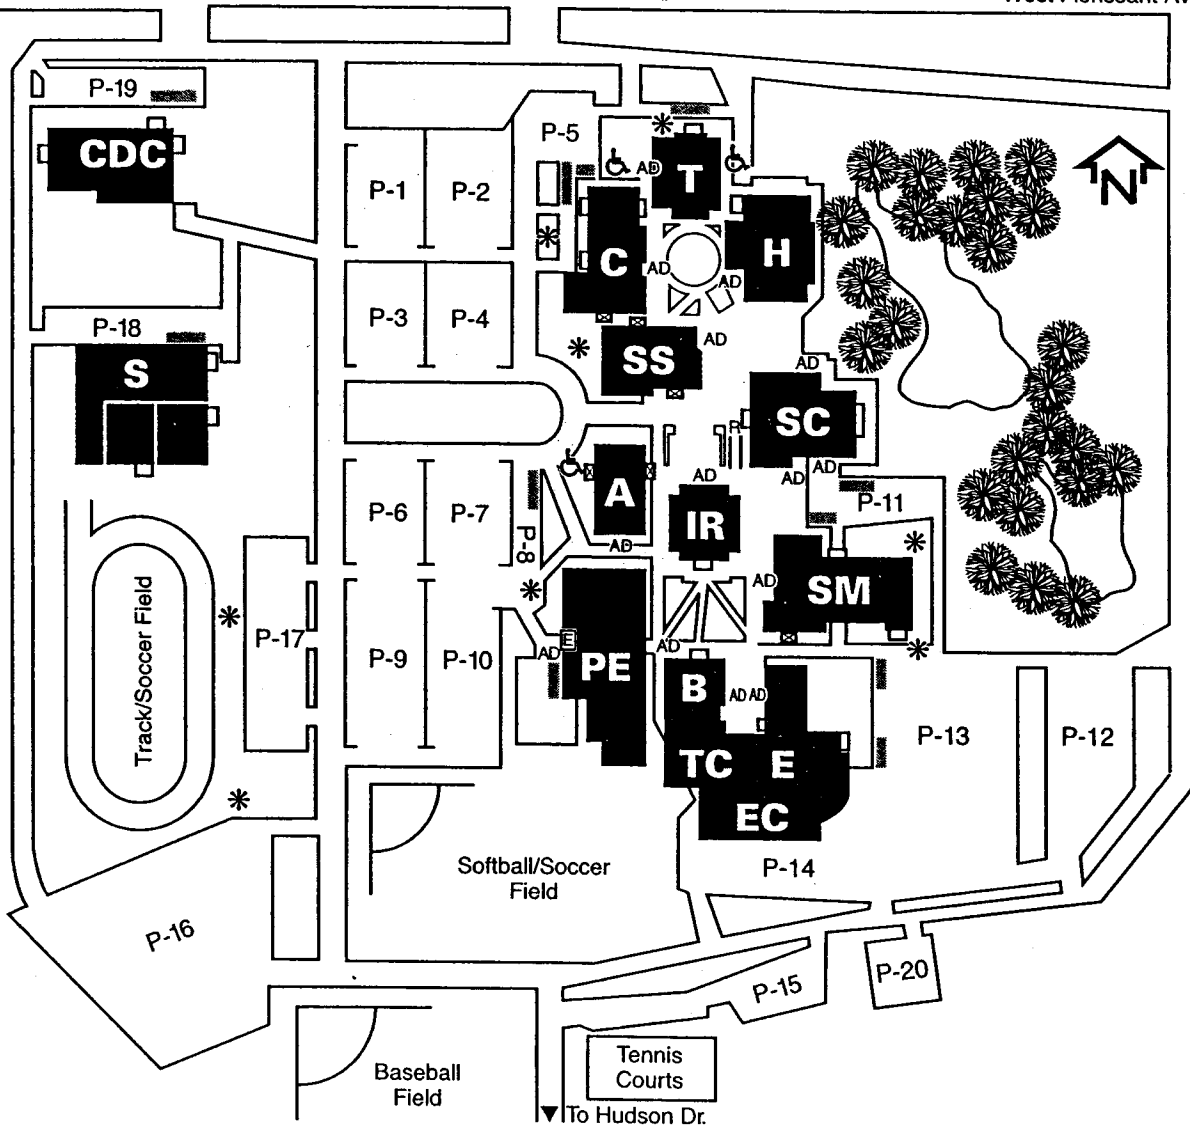

## Florissant Valley

3400 Pershall Road • St. Louis, MO 63135-1499 • (314) 513-4200 • 513-4369 (TDD)

I-270

← Elizabeth Ave.

PERSHALL ROAD

West Florissant Ave. ►

- |                          |                                     |                                   |
|--------------------------|-------------------------------------|-----------------------------------|
| <b>AD</b> Automatic Door | <b>A</b> Administration             | <b>IR</b> Instructional Resources |
| Non Automatic Door       | <b>B</b> Business                   | <b>PE</b> Physical Education      |
| Non-Accessible Door      | <b>CDC</b> Child Development Center | <b>S</b> Service Building         |
| <b>R</b> Ramp            | <b>C</b> Communications             | <b>SM</b> Science-Mathematics     |
| Ramp Accessible Route    | <b>EC</b> Emerson Center            | <b>SS</b> Social Sciences         |
| Accessible Parking       | <b>E</b> Engineering                | <b>SC</b> Student Center          |
| <b>*</b> Emergency Phone | <b>H</b> Humanities                 | <b>T</b> Theatre                  |
| Elevator (PE)            |                                     | <b>TC</b> Training Center         |